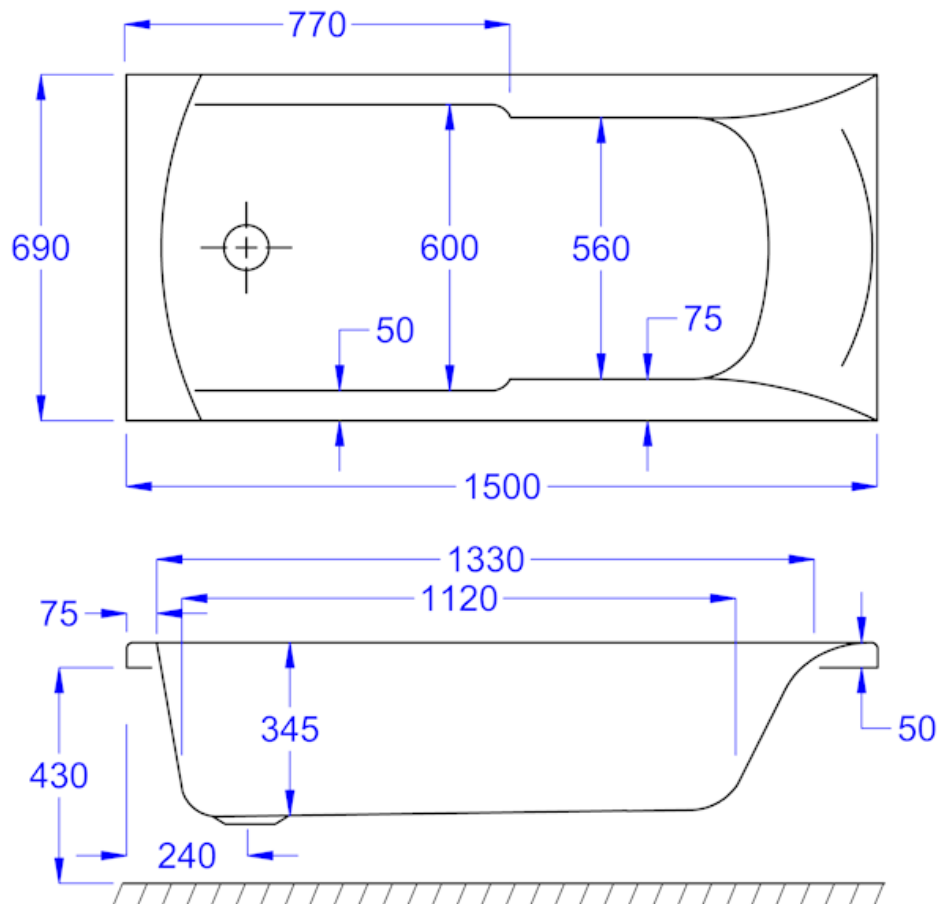

Technical Data Sheet : Axis 1500

Dimensions:

Length: 1500mm

Width: 700mm

Depth: 345mm

Height: 430mm

Capacity: 131 litres