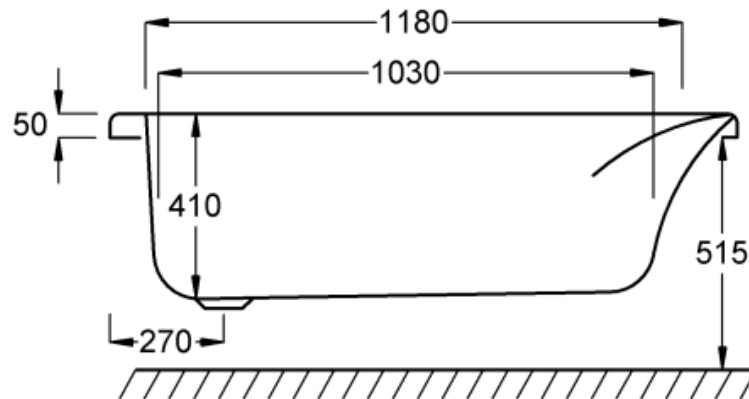

Technical Data Sheet : Delta 1400

Dimensions:

Length: 1400mm

Width: 700mm

Depth: 410mm

Height: 515mm

Capacity: 142 litres