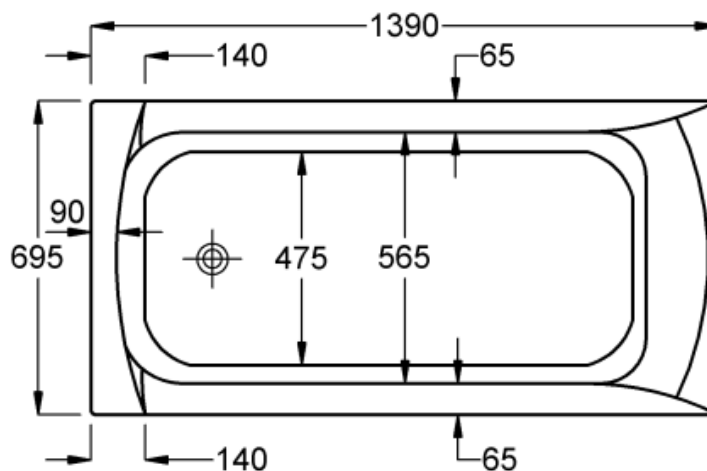

Technical Data Sheet : Delta 1400

Dimensions:

Length: 1400mm

Width: 700mm

Depth: 410mm

Height: 515mm

Capacity: 142 litres