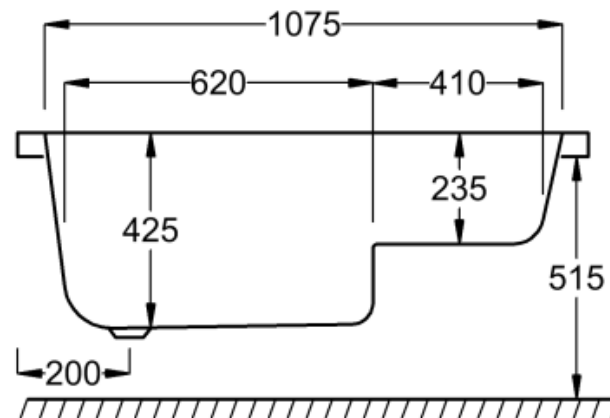

Technical Data Sheet : Sitbath

Dimensions:

Length: 1200mm

Width: 700mm

Depth: 425mm

Height: 515mm

Capacity: 125 litres