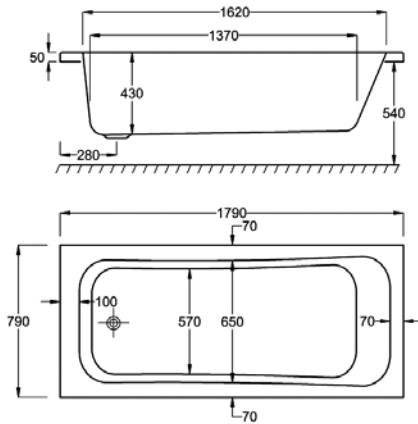

BRITANNIA

		5MM	CARRONITE
L 1800MM	BRITANNIA	✓	✓
W 800MM	L-SHAPED PANEL 1800x800x540	-	✓
	FRONT PANEL 1800x540	✓	✓
	END PANEL 800x540	✓	✓

Carronite

Panel

Hand
Grips

Whirlpool

WATER CAPACITY

245 LTR

This measurement is taken to the overflow

WHIRLPOOL COMPATIBLE

C-LENDA SYSTEMS

1 & 4

KIT REFERENCES

STANDARD - AK-03

CARRONITE - AK-03-C