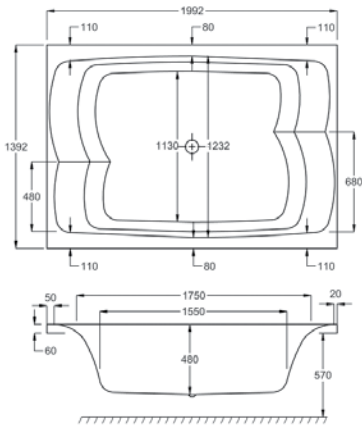

CELSIUS DUO

L 2000MM
W 1400MM

CELSIUS DUO	5MM	CARRONITE
	-	✓

Extended waste / overflow fittings required for the Celsius Duo bath.

Carronite

Whirlpool

WATER CAPACITY

560 LTR

This measurement is taken to the overflow

WHIRLPOOL COMPATIBLE

C-LENDA SYSTEMS

1, 2, 3, 4

EXTENDED SYSTEMS. PLEASE ASK FOR MORE INFORMATION.

KIT REFERENCES

CARRONITE - AK-01-C x 2