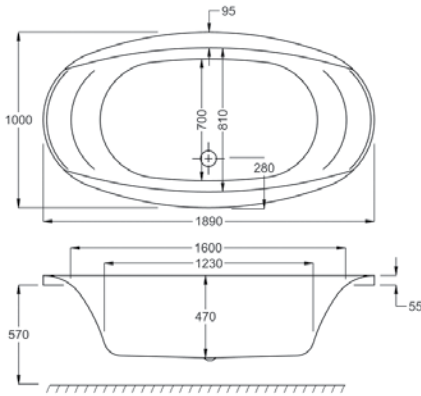

CELSIUS OVAL

	5MM	CARRONITE
L 1900MM	-	✓
W 1000MM	-	✓
CELSIUS OVAL	-	✓
FRONT OVAL PANEL	-	✓

The Celsius oval bath can only be fully inset or half set into a unit.

Carronite

Whirlpool

WATER CAPACITY

320 LTR

This measurement is taken to the overflow

WHIRLPOOL COMPATIBLE

C-LENDA SYSTEMS

1, 2, 3, 4, 5, 6

KIT REFERENCES

CARRONITE - AK-03-C