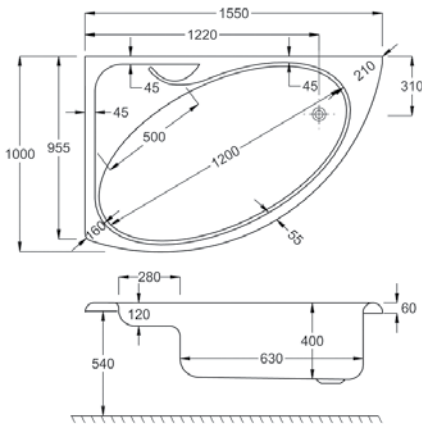

DOVE

L 1550MM
W 950MM

	5MM	CARRONITE
DOVE	✓	✓
AFFINITY 1550 PANEL	✓	✓

Left hand and right hand baths available.
Right hand bath shown.

Carronite

Panel

Whirlpool

WATER CAPACITY

190 LTR

This measurement is taken to the overflow

WHIRLPOOL COMPATIBLE

C-LENDA SYSTEMS

1 & 4

KIT REFERENCES

STANDARD - AK-09-C

CARRONITE - AK-09-C