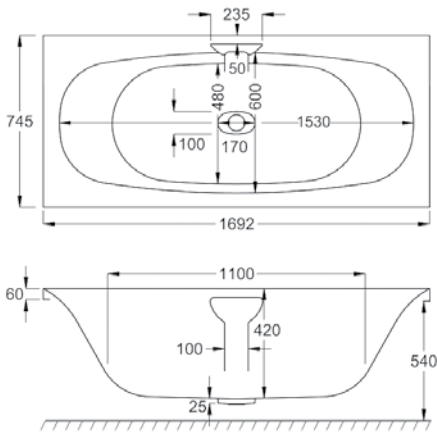

ECHELON (INCLUDES FILLER)

		5MM	CARRONITE
L	1700MM		
W	750MM		
	ECHELON (INCLUDES FILLER)	✓	✓
	L-SHAPED PANEL 1700x750x540	-	✓
	FRONT PANEL 1700x540	✓	✓
	END PANEL 750x540	✓	✓

Carronite

Panel

WATER CAPACITY

209 LTR

This measurement is taken to the overflow

WHIRLPOOL COMPATIBLE

N/A

KIT REFERENCES

STANDARD - AK-01

CARRONITE - AK-01-C