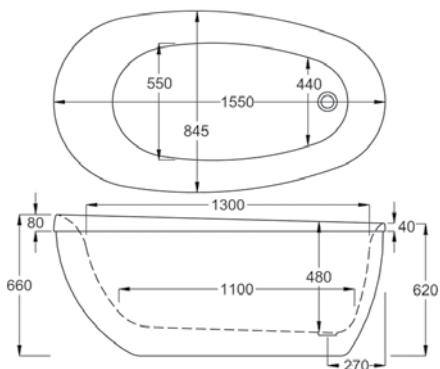

PARADIGM

L 1550MM
W 850MM

PARADIGM (INC WASTE/OVERFLOW) ✓

OPTIONAL FILLER OVERFLOW/FILLER/CLICKER WASTE ✓

CARRONITE

Carronite

WATER CAPACITY

238 LTR

This measurement is taken to the overflow

WHIRLPOOL COMPATIBLE

N/A

KIT REFERENCES

N/A