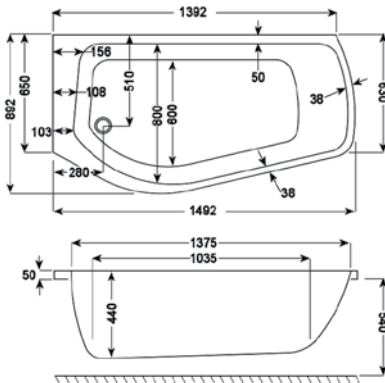

PROFILE SHOWERBATH

L 1500MM
W 900MM

	5MM	CARRONITE
PROFILE SHOWERBATH	✓	✓
PROFILE SB FRONT PANEL	✓	-
SCREEN CSS-4	✓	✓
SET (BATH, SCREEN, FRONT PANEL)	✓	✓

Left hand and right hand baths available.
Left hand bath shown.

Carronite

Panel

WATER CAPACITY

241 LTR

This measurement is taken to the overflow

WHIRLPOOL COMPATIBLE

N/A

KIT REFERENCES