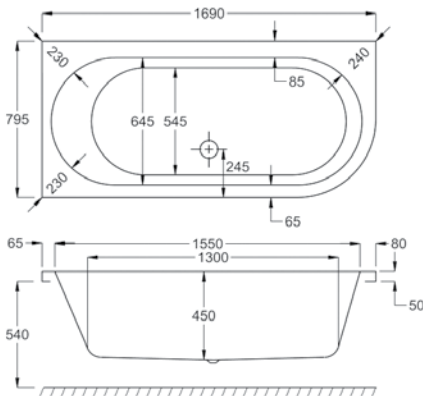

STATUS

L 1700MM
W 800MM

	5MM	CARRONITE
STATUS	✓	✓
STATUS FRONT PANEL 17.80	✓	✓
SCREEN CFS-1 (H=1400MM)	✓	✓
SCREEN CFS-2 (H=1500MM)	✓	✓

Left hand and right hand baths available.
Right hand bath shown.

Carronite

Panel

Whirlpool

WATER CAPACITY

250 LTR

This measurement is taken to the overflow

WHIRLPOOL COMPATIBLE

C-LENDA SYSTEMS

1, 2, 3, 4, 5, 6