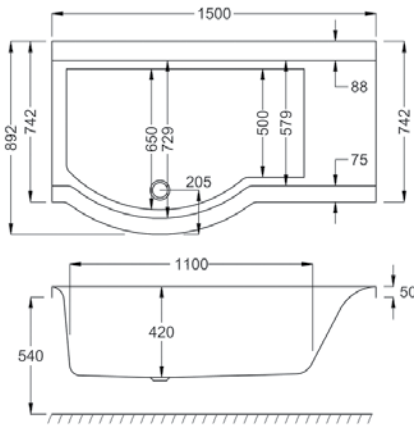

URBAN COMPACT

L 1500MM
W 750-900MM

	5MM	CARRONITE
URBAN COMPACT	✓	✓
L-SHAPED SHOWERBATH PANEL	-	✓
URBAN SB 1500 FRONT PANEL	✓	✓
SCREEN CSS-4	✓	✓
SCREEN WRAP ROUND	✓	✓
SET 1 (BATH, SCREEN, FRONT PANEL)	✓	✓
SET 2 (BATH, WRAP ROUND SCREEN, FRONT PANEL)	✓	✓

Left hand and right hand baths available.
Left hand bath shown.

Carronite

Panel

Whirlpool

WATER CAPACITY

228 LTR

This measurement is taken to the overflow

WHIRLPOOL COMPATIBLE

C-LENDA SYSTEMS

1, 2, 3, 4, 5, 6

KIT REFERENCES

STANDARD - AK-05

CARRONITE - AK-05-C