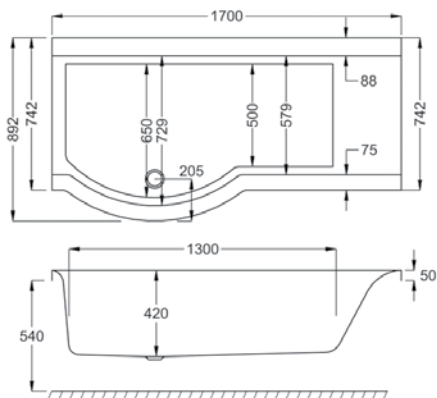

URBAN

L 1700MM
W 750-900MM

	5MM	CARRONITE
URBAN	✓	✓
L-SHAPED SHOWERBATH PANEL	-	✓
URBAN 1700 SB FRONT PANEL	✓	✓
SCREEN CSS-4	✓	✓
SCREEN WRAP ROUND	✓	✓
SET 1 (BATH, SCREEN, FRONT PANEL)	✓	✓
SET 2 (BATH, WRAP ROUND SCREEN, FRONT PANEL)	✓	✓

Left hand and right hand baths available.
Left hand bath shown.

Carronite

Panel

Whirlpool

WATER CAPACITY

260 LTR

This measurement is taken to the overflow

WHIRLPOOL COMPATIBLE

C-LENDA SYSTEMS

1, 2, 3, 4, 5, 6

KIT REFERENCES

STANDARD - AK-05

CARRONITE - AK-05-C