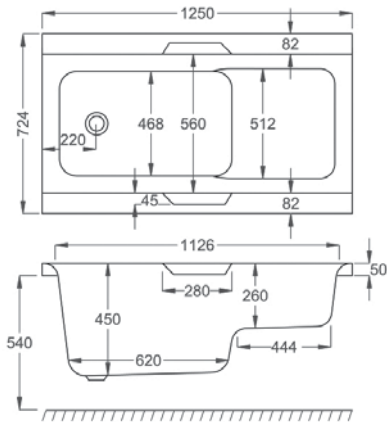

URBAN SITBATH

		5MM	CARRONITE
L	1250MM		
W	725MM		
	URBAN SITBATH	✓	✓
	URBAN SITBATH FRONT PANEL	✓	✓
	URBAN SITBATH END PANEL	✓	✓
	SCREEN CFS-1 (H=1400MM)	✓	✓
	SCREEN CFS-2 (H=1500MM)	✓	✓

Carronite

Panel

Hand Grips

WATER CAPACITY

155 LTR

This measurement is taken to the overflow

WHIRLPOOL COMPATIBLE

N/A

KIT REFERENCES

STANDARD - AK-06-C

CARRONITE - AK-06-C