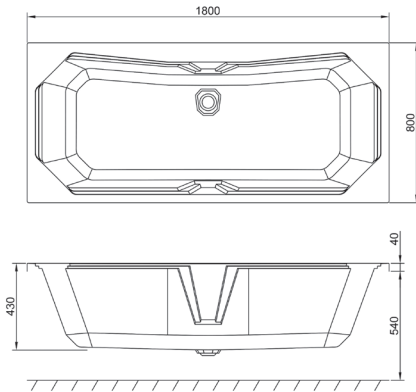

HIGHGATE DE

L 1800mm
W 800mm

	CARRONITE	CODE
HIGHGATE DE	£1046	02537
L-SHAPED PANEL 1800x800x540	£270	02546
FRONT PANEL 1800x540	£172	02544
SCREEN (ETCHED)	£208	02549
GRIPS (SINGLE)	£40	02548

New
Bath

* Single grip option – fitted opposite overflow.

Carronite

Panel

Hand Grip

WATER CAPACITY

264 LTR

This measurement is taken to the overflow

WHIRLPOOL COMPATIBLE

N/A