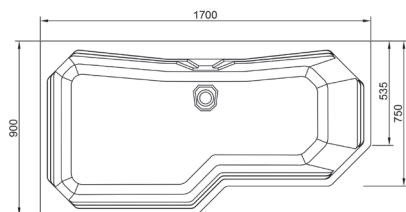

HIGHGATE

L 1700mm
W 900mm

CARRONITE CODE

HIGHGATE (LH)	£989	02538
HIGHGATE (RH)	£989	02539
L-SHAPED SHOWERBATH PANEL	£400	02540
SHOWERBATH SCREEN WITH ETCHING, HGSBL-1 (LH)	£250	02581
SHOWERBATH SCREEN WITH ETCHING, HGSBR-1 (RH)	£250	02582

New
Bath

Carronite

Panel

WATER CAPACITY

272 LTR

This measurement is taken to the overflow

WHIRLPOOL COMPATIBLE

N/A

KIT REFERENCES

CARRONITE - AK-05-C