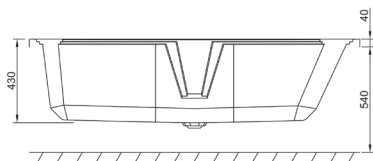

HIGHGATE

L 1700mm
W 900mm

CARRONITE CODE

HIGHGATE (LH)	£989	02538
HIGHGATE (RH)	£989	02539
L-SHAPED SHOWERBATH PANEL	£400	02540
SHOWERBATH SCREEN WITH ETCHING, HGSBL-1 (LH)	£250	02581
SHOWERBATH SCREEN WITH ETCHING, HGSBR-1 (RH)	£250	02582

New
Bath

Carronite

Panel

WATER CAPACITY

272 LTR

This measurement is taken to the overflow

WHIRLPOOL COMPATIBLE

N/A

KIT REFERENCES

CARRONITE - AK-05-C