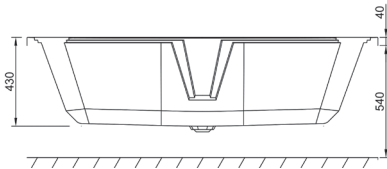

HIGHGATE DE

L 1700mm
W 750mm

	CARRONITE	CODE
HIGHGATE	£796	02536
L-SHAPED PANEL 1700x750x540	£270	02545
FRONT PANEL 1700x540	£160	02543
SCREEN (ETCHED)	£208	02549
GRIPS (SINGLE)	£40	02548

New Bath

* Single grip option – fitted opposite overflow.

Carronite

Panel

Hand Grip

WATER CAPACITY

210 LTR

This measurement is taken to the overflow.

WHIRLPOOL COMPATIBLE

N/A