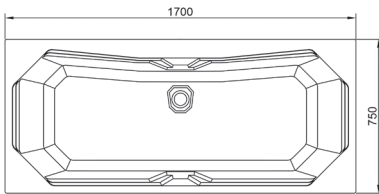

HIGHGATE DE

L 1700mm
W 750mm

	CARRONITE	CODE
HIGHGATE	£796	02536
L-SHAPED PANEL 1700x750x540	£270	02545
FRONT PANEL 1700x540	£160	02543
SCREEN (ETCHED)	£208	02549
GRIPS (SINGLE)	£40	02548

New Bath

* Single grip option – fitted opposite overflow.

Carronite

Panel

Hand Grip

WATER CAPACITY

210 LTR

This measurement is taken to the overflow.

WHIRLPOOL COMPATIBLE

N/A